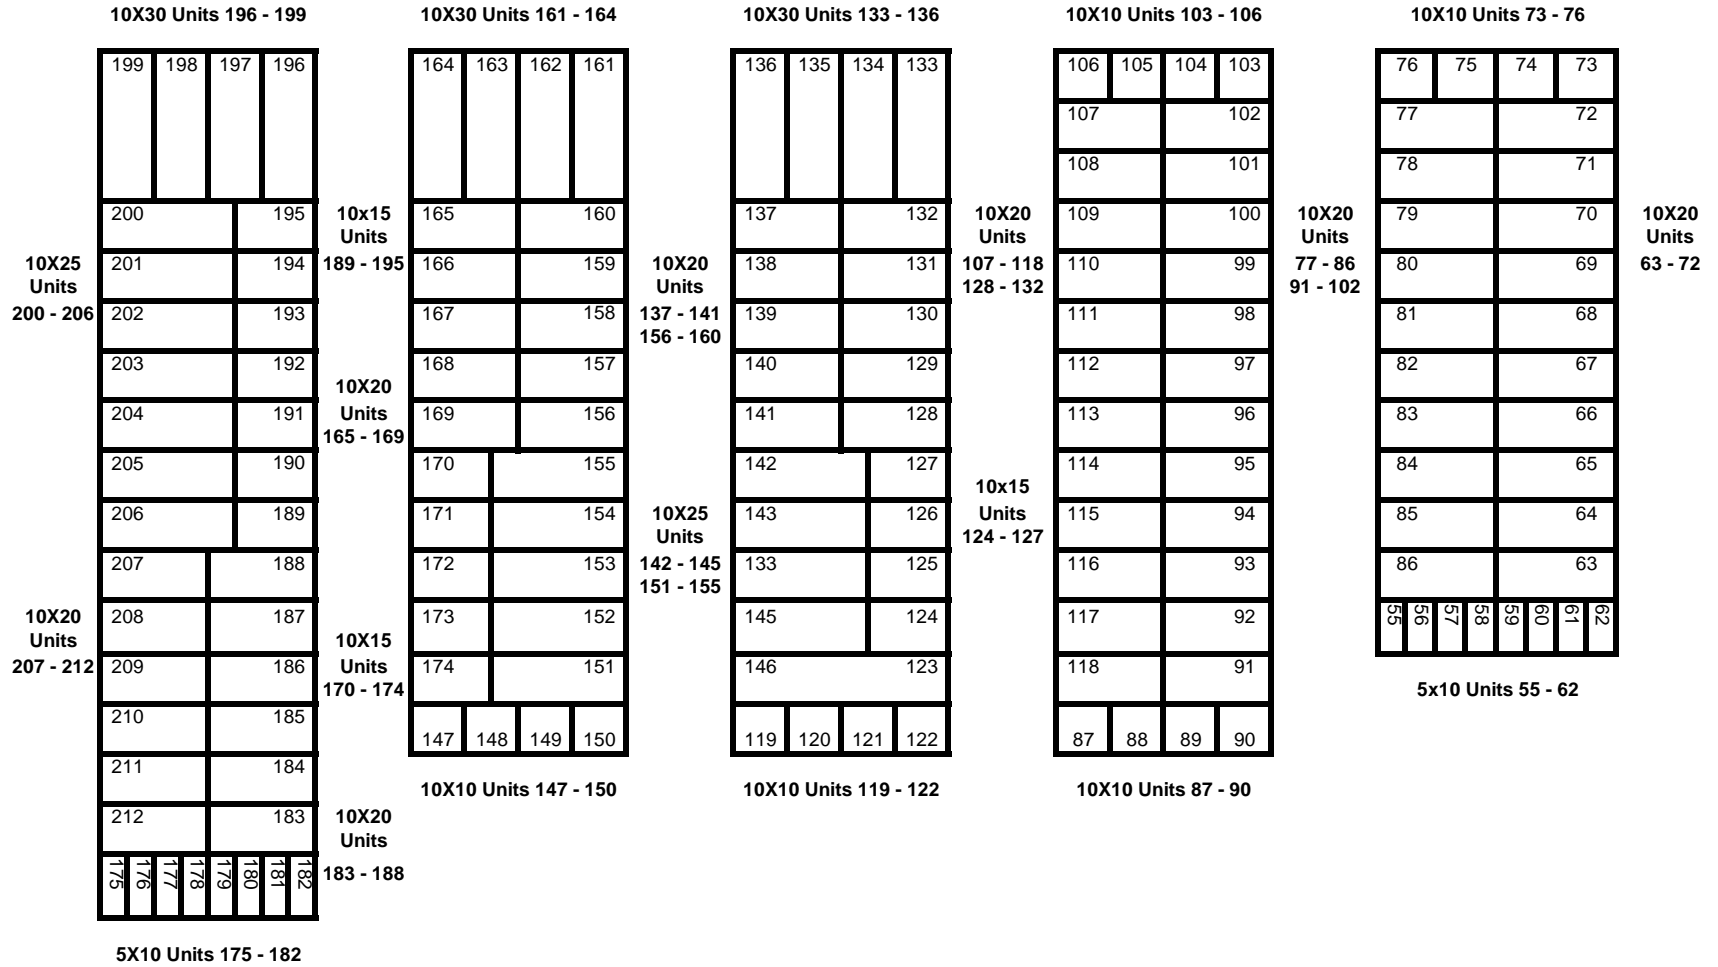

N → **Baldwin South**

1600 Eleventh Ave.